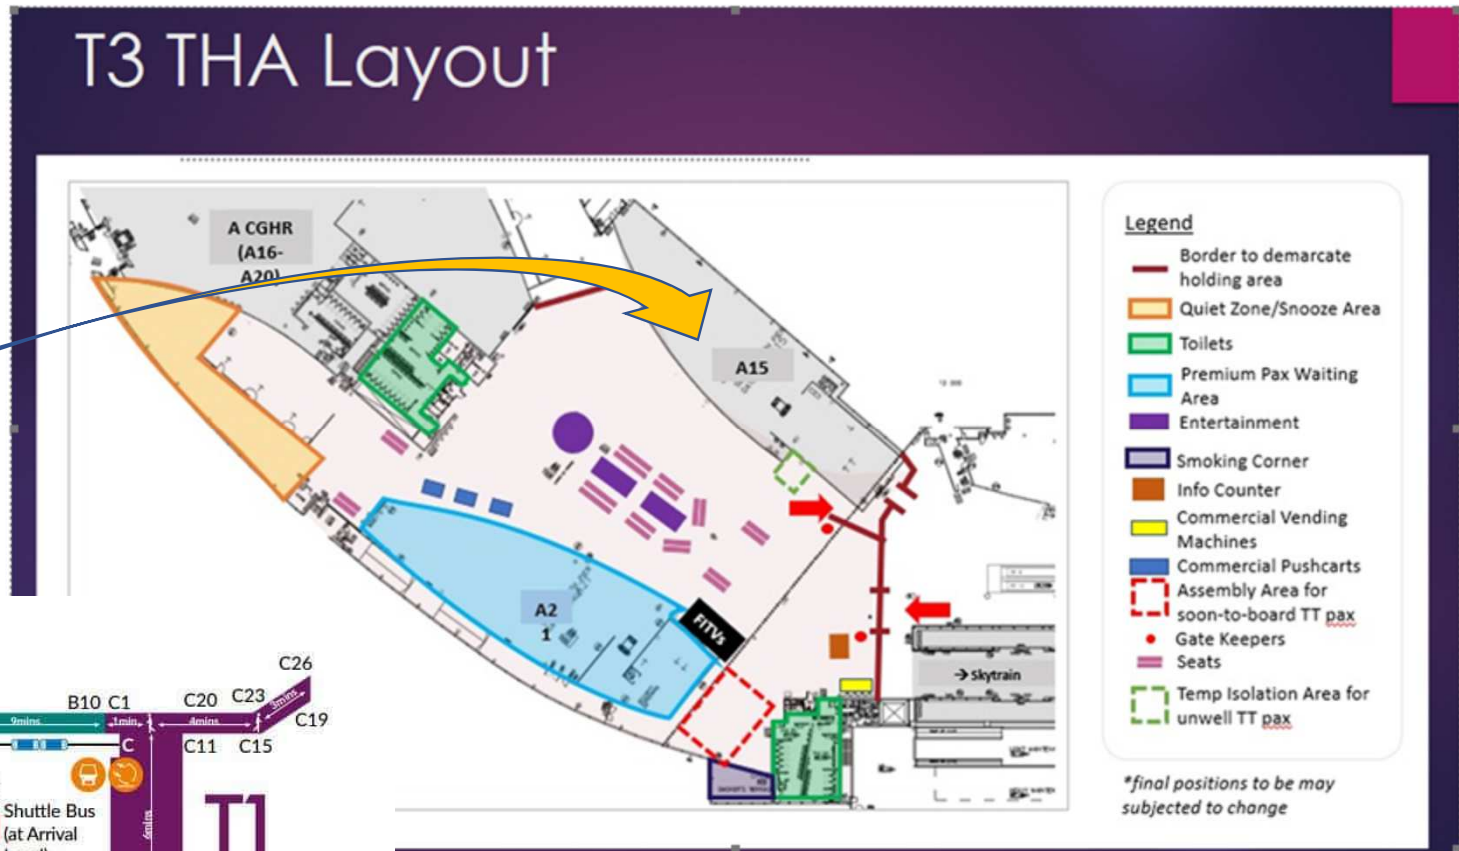

# Transit Holding Area (THA)

## T3 THA Layout

- Legend**
- Border to demarcate holding area
  - Quiet Zone/Snooze Area
  - Toilets
  - Premium Pax Waiting Area
  - Entertainment
  - Smoking Corner
  - Info Counter
  - Commercial Vending Machines
  - Commercial Pushcarts
  - Assembly Area for soon-to-board TT pax
  - Gate Keepers
  - Seats
  - Temp Isolation Area for unwell TT pax

*\*final positions to be may subjected to change*